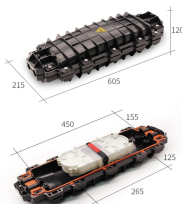

## Price of I-beam supports for vertical shaft cable trays

Welded aluminum I-beam ladder cable trays are a core solution and an iconic design in the cable tray industry. The I-beam design is the most common cable tray construction. Our aluminum, I-beam ...

This Vertical Support elevates the cable tray off the floor to allow for free air flow. Easily snaps on to pedestal supports.

Discover cable tray supports at TechLine Mfg. Choose from hangers, brackets, and clamps for your needs. Contact us today for custom or standard-sized brackets!

Choose from our selection of I-beam supports, including perpendicular beam-to-beam clamps, strut channel beam mounts, and more. Same and Next Day Delivery.

Hardware for attaching to tray is included. C-Clamps allow the direct support of hanger rods on I-beams, wide flange beam sections and angles and are supplied in unfinished iron. These cable tray clamps ...

The aluminum I-beam design of ITray is perfect for industrial installations with large diameter cables in long span situations, minimizing total tray width and creating a smooth transition between straight ...