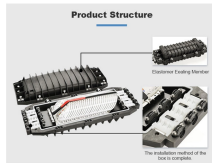

Price of Fiji Carrier Backbone Network Upgraded MTP Adapter Modu

Each panel accommodates 12 MTP® adapters, secured by a double-layer design that ensures stability. The side ports are numbered to simplify fiber identification, making the panels a ...

Find many great new & used options and get the best deals for Nortel Meridian NTRB33AF Fiji Fibre Junction Interface Card Module - Boxed at the best online prices at eBay!

(LS) mbeat® USB-C Gigabit Ethernet Adapter - Black Fast and secure RJ45, up to 1000Mbps speed. Plug-and-play Compact and lightweigh $67.00