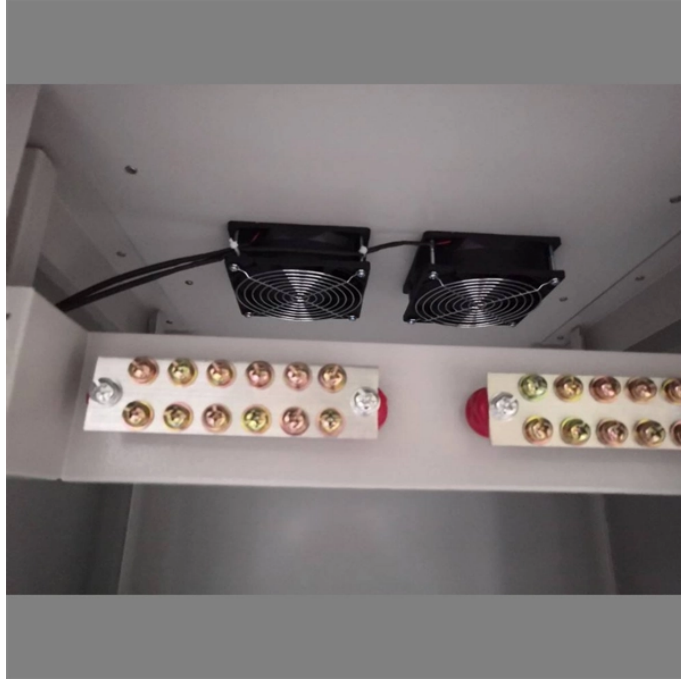

Price of Explosion-proof Junction Box for Surveillance Cameras

Price of Explosion-proof Junction Box for Surveillance Cameras

The Dahua CZ300 junction box features 316L stainless steel, IP68 protection, and supports explosion-protected cameras in extreme environments.

12" x 18" x 6" Hazloc Stainless Steel Junction Box - C1D2 ATEX - 36 Terminals - Type 4X IP66 - CLONED \$4303.72

Browse 2M Technology's Explosion-Proof Products Catalog. Our explosion-proof junction boxes protect wiring and electrical connections, ensuring the safe operation of video surveillance systems in ...