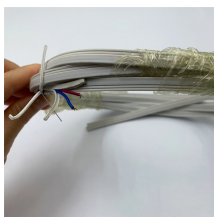

This enclosure can fully integrated in the hazardous area as control or distribution panel. Our flameproof enclosure EJB for hazardous areas is globally certified for use in worldwide applications and plants.