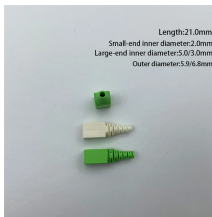

Explore 2,500+ NEMA 1, 3R, 4, 4X & 12-rated enclosures—weatherproof junction boxes & control-panel housings in polycarbonate, aluminum, stainless steel & custom finishes; options for industrial, ...

When planning a new electrical box installation or replacement, most buyers see price ranges influenced by panel type, amperage, and local labor costs. The cost keyword appears in this ...