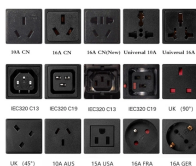

The RJ45 CAT5e A/B switch latching card allows for the switching between two Ethernet connections with speeds up to 1 GbE, if power is lost the connection will default to the A location.