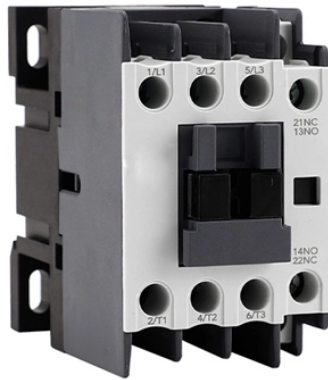

Indzawo Optic Connect

Price of 10x20 cable trays

Price of 10x20 cable trays

Our cable tray is available in 2-inch height x 20-inch width, and 10-foot length and can be cut or bent to form custom lengths. Our black powder-coated cable tray is flexible in design and comes in a ...

When it comes to 10 ft Wire Mesh Cable Trays, you can count on Grainger. Supplies and solutions for every industry, plus easy ordering, fast delivery and 24/7 customer support.

Choose from our selection of cable trays, including over 850 products in a wide range of styles and sizes. Same and Next Day Delivery.

Discover cable trays that elevate your setup. Get easy-install, expandable solutions to neatly organize cords in your office, home, or workspace.

Our standard and budget-friendly cable and wire tray system comes in four different widths (4", 6", 8", 12") and 10" (3m) length with a wire thickness of 0.177" Inch (4.5 mm) and depth of 2" Inch.

Cable tray are used in wiring of buildings to support electrical cables and wires that are used to distribute power, controls and communication. The cable tray are for hot dip galvanized ...

Refers to the approximate height of a cable tray used for specifying. Selecting a specific height will show cable trays with that height, as well as cable tray accessories compatible with that height.