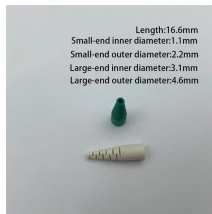

The Mini X-TREME Box product provides more compact and less costly work-site power distribution than our popular full size models. Used with various power supply adapters, these units are ideal for smaller