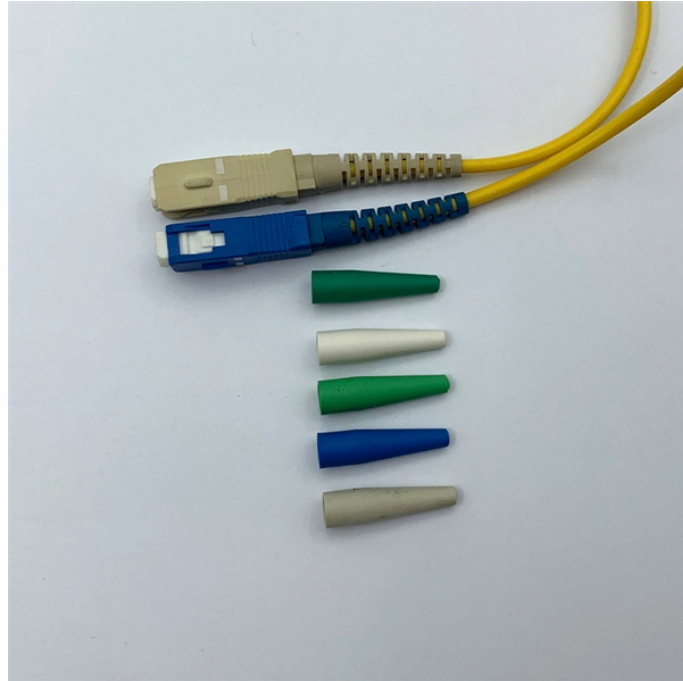

## Pre-terminated terminal box

## Pre-terminated terminal box

Designed for use in the network access and drop cable portions of a preconnectorized network, hardened OptiTap and OptiTip connectors make installations faster, easier, and less costly.

The FTTX Pre-connectorized Terminal Boxes (HTB8066-8/10/12) are compact, high-performance solutions for FTTx networks, enabling easy connections between feeder and drop cables.

Browse pre-terminated MST boxes with multi-fiber drop cable for fast FTTH deployment. Factory-terminated design helps reduce field splicing time and simplify outdoor fiber installation.

Pre-terminated access terminal either called Fiber Access Terminal 8 cores, is a device used in fiber-to-the-home (FTTH) networks to terminate optical fiber cables and connect them to indoor optical ...