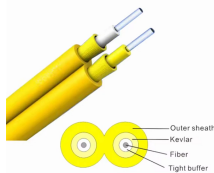

Understanding the pinouts and associated cable colors for PoE is essential for correctly wiring and troubleshooting network devices. This guide covers the various PoE pinouts required for ...

Whether you're a creator or a player, the update brings something for everyone. Roblox continues to evolve with user-focused updates, improving both its social features and game creation tools.

The PoE standard specifies the way that power is injected into the Ethernet cable pairs, and which pairs should be used. Power is injected using one pair of wires to carry the positive ...

In summary, wiring diagrams for power over Ethernet are a critical tool for both installation and maintenance of PoE systems. With a clear visual representation of all the components and their ...

Understand what is PoE pinout with this comprehensive guide. Learn about Mode A/B, wiring best practices, and PoE standards. Read on!

The main points of this article introduce which cores of the poe industrial Ethernet switch provide power, and what is the power supply line sequence of the poe ...