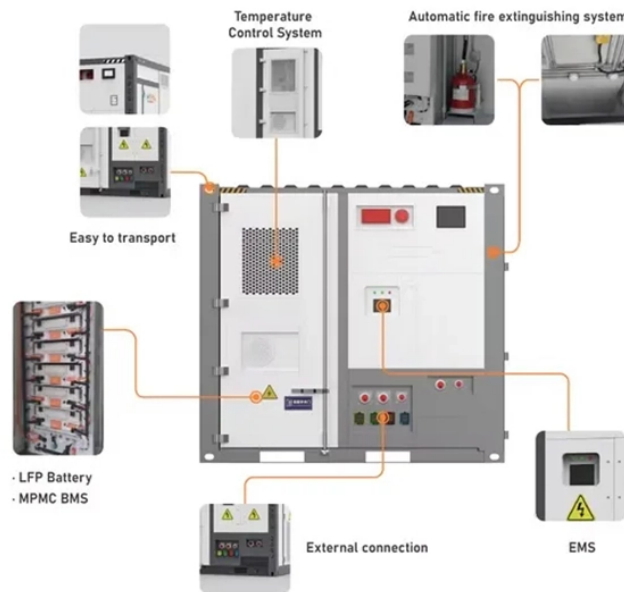

Power supply to PoE switches via wiring sequence

Overview

While a standard Ethernet cable contains eight wires, PoE leverages only four of these for power delivery. In Mode A, power is transmitted over wires connected to pins 1, 2, 3, and 6, while Mode B uses. The PoE switch wiring diagram typically includes labels for the switch, network devices, and Ethernet cables. Each device is represented by a specific symbol, such as a computer, IP phone, or security camera, and is connected to the switch using Ethernet cables labeled with the appropriate length. Power over Ethernet is a technology that allows IP telephones, wireless LAN Access Points, security network cameras and other IP-based terminals to receive power, in parallel to data, over the existing CAT-5 Ethernet infrastructure without the need to make any modifications. Using PoE can improve flexible options for placing Ethernet end devices, and reduce the time and expense of installing electrical. Power over Ethernet (PoE) is a technology that enables Ethernet cables to carry electrical power along with data, simplifying the installation of devices such as IP cameras, VoIP phones, and wireless access points. It's the most common configuration and offers good noise rejection by separating the data and power pairs. Power is injected using one pair of wires to carry the positive

current (“plus”), and a second pair to carry the negative (“minus”).

Power supply to PoE switches via wiring sequence

Roblox is an online game platform and game creation system that allows users to program and play games created by other users. It is available on Windows PC, macOS and mobile platforms.