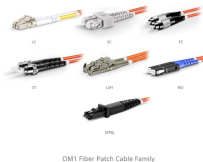

OM3 Fiber Patch Cable Family

Learn about the internal structure of a distribution box, its components, functions, and key types. Understand its role in electrical systems and safety.