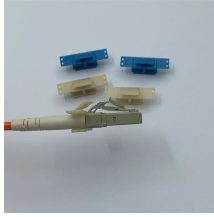

Power Supply Box and Distribution Box Composition

Power Supply Box and Distribution Box Composition

This ultimate guide explains what a distribution box does, its internal components, common types, real-world applications, and how to select the right DB Box for your project.

The Distribution box system diagram mainly includes the following parts:

You can find distribution boxes made from various distribution box materials such as steel, aluminum, PVC, polycarbonate, high-density polyethylene, and thermoset plastics like SMC.

Understanding its significance, this article covers what a distribution box is, how it functions, its structure, the various types available, and how it differs from other electrical boxes like ...

Portable distribution boxes are mainly composed of core components such as shells, circuit breakers, sockets, terminals, leakage protectors, fuses, etc. As a protective "armor", the shell ...

Learn about the internal structure of a distribution box, its components, functions, and key types. Understand its role in electrical systems and safety.

Learn what a distribution box is, its types, and how to choose the right one for your project. Includes clear examples and expert tips.