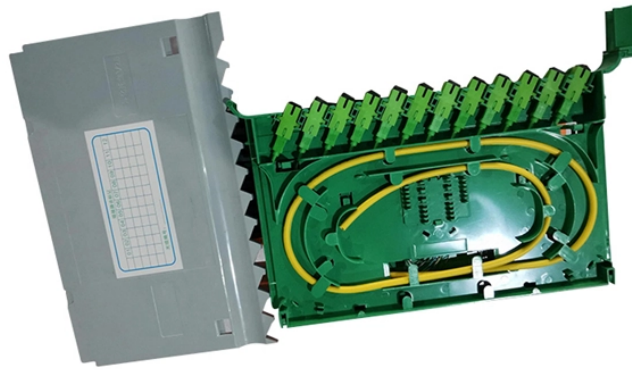

Indzawo Optic Connect

PoE switch 190W

PoE switch 190W

Designed for easy installation and flexible management, this switch features 24 ...

Buy Netgear GS324P 24-Port Gigabit Ethernet Unmanaged PoE+ Essentials ...

Standalone Smart Switch designed for converged networks, big or small. 1 Year Insight subscription included.

Buy Netgear GS324P 24-Port Gigabit Ethernet Unmanaged PoE+ Essentials Switch with 16-Ports PoE+ (190W), GS324P-100NAS with fast shipping and top-rated customer service.

Introducing the NETGEAR GS324P 24-port Gigabit Ethernet Unmanaged PoE+ Switch with 190W PoE budget and 16 ports PoE+. The GS324P gives you a cost-effective and powerful switch with the best ...

Provides 24 Gigabit Ethernet PoE+ ports for connecting numerous devices, plus 2 dedicated SFP ports for high-speed fiber uplinks to your core network. Delivers a 190W total PoE budget to power a ...

Introducing the NETGEAR GS324P 24-port Gigabit Ethernet Unmanaged PoE+ ...

The NETGEAR GS724TP Smart Managed Pro PoE Switch is designed for desktop or rackmount and features 24-Ports of Gigabit Ethernet, 24 x PoE+ ports with a 190 watt budget, 2 x 1G SFP ports, ...