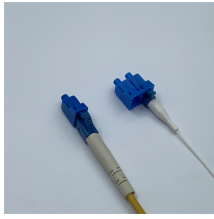

Few films leave you genuinely questioning whether you truly understood them quite like Inception does. The cast is outstanding, the story itself feels like a puzzle you can't stop trying to ...