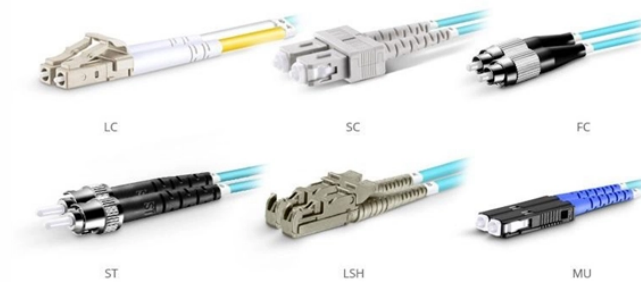

Performance of 6-core optical fiber distribution box

OM3 Fiber Patch Cable Family