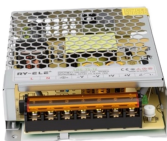

Panama Pacific Optical Cable Terminal Box

Our fiber optic terminal boxes come in various sizes and designs, including 2 ports, 4 ports, 8 ports, 16 ports, 24 ports, and 48 ports, providing flexibility for different ...

These enclosures are designed to house your fiber optic connectors, providing a neat and organized solution for your fiber optic network. We offer both Rack Mount Enclosures (ranging from 1U to 4U in ...

OTRANS is a leading fiber optic terminal box factory. We supply TBA & TBS series wall-mounted boxes for FTTx networks. Request a fast quote and technical datasheet today!

Made of cold-rolling steel, our optical fiber termination boxes are easily fitted into small capacity networks to connect and protect optical cable and fiber pigtailed. Protecting terminations from ...

With precision and care, our skilled operators assemble each component of the product, perform connectorization, and precisely position the optical fiber in the box.