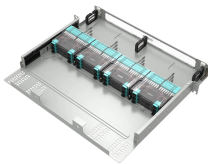

A power distribution box directs electricity safely and efficiently throughout your system. It protects against overloads, simplifies power management, and works well in a variety of ...

Browse power distribution boxes with circuit breaker protection and multiple outlet configurations. Shop durable solutions for construction and emergency use.

A power distribution box (also called PDU or distro) directs electricity from a main source to multiple circuits. It acts like a hub or traffic controller, managing power flow to different areas or ...