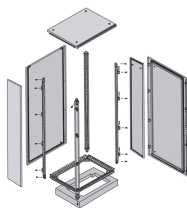

Riteoptic integrated power system is a miniaturized power outdoor cabinet system for the communications industry. The power supply combines power, power distribution and batteries.

LongXing outdoor power cabinet provides flexible size options, offers the ideal enclosure solution to build the whole base station inside.