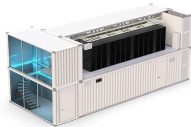

The design of Sandpoint outdoor integrated cabinet energy storage system has independent self-power supply system, temperature control system, fire detection system, fire protection system, emergency ...