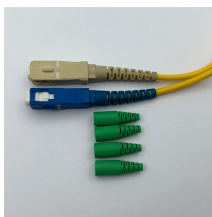

FIBER 3000 800-048D Fiber Dome Closure 48 Single Fusion Splice Capacity The 48 splice fiber optic dome closure is a multi application, IP67 rated weather resistant solution for protecting fiber outdoors.