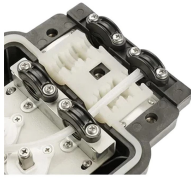

This indoor/outdoor cable has a water blocking aramid yarn strength member surrounding the fiber optic strands and a UV resistant outer jacket making it a very versatile and perfect choice for a large ...

Corning FREEDM® One unitized plenum cables are flame-retardant, UV-resistant, indoor/outdoor cables designed for aerial and duct applications with no need for a transition splice when entering the ...

Fiber cable assembly, indoor/outdoor, singlemode, riser, loose tube, 2mm - 36" breakout, SC, SC, simplex, built to specified length, with pulling sheath.

Contact Us

For more information, pricing, or custom solutions, please contact us:

Website: <https://www.indzawo.co.za>

Email: sales@indzawo.co.za

Phone: +27 71 296 8473

Address: 22 Quantum Street, Midrand, 1685, Gauteng, South Africa

This document is for informational purposes only. Specifications subject to change without notice.