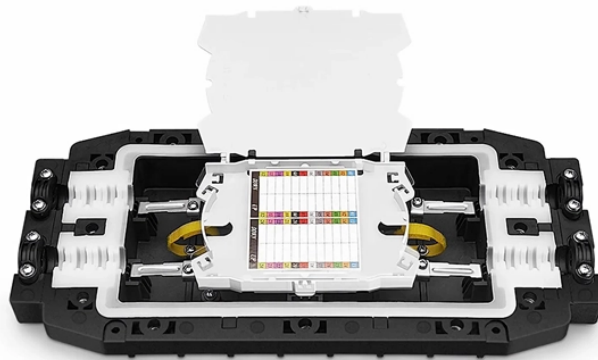

## Optical Transmission Network Otn

### Overview

OTN—or Optical Transport Network—is a telecommunications industry standard protocol— defined in various ITU Recommendations, such as G. 798 —that provides an efficient way to transport, switch, and multiplex different services onto high-capacity wavelengths across the. Function diagram 200 Gbit/s transponder/muxponder, aggregating 4x40 Gbit/s and 4x10 Gbit/s into a single 200 Gbit/s /OTU2C standard OTN trunk. Key elements of OTN include: Standardized framing (the “digital wrapper”): OTN adds overhead. This is where the Optical Transport Network (OTN) plays a critical role. It is typically deployed over Dense Wavelength Division Multiplexing (DWDM) but can also operate as a standalone digital transport layer. At its core, OTN is built around the principle of transporting client signals over a robust optical infrastructure, ensuring high reliability, and.

An optical transport network (OTN) is a digital wrapper that encapsulates frames of data, to allow multiple data sources to be sent on the same channel. This creates an optical virtual private network ...