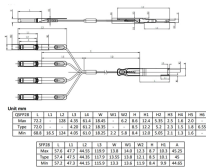

Shop Target for optical products at great prices. Free shipping on orders $35+ or free same-day pickup in store.