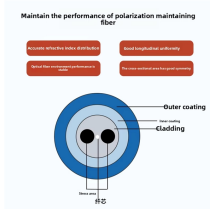

These are the best affordable optometrists in Santa Rosa, CA: Site for Sore Eyes - Montgomery Village Empire Optometry & Eyewear Target Optical Family Optometry Center of Santa Rosa People also ...