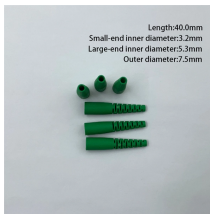

Besides, this is a very small footprint switch that can be velcro mounted just about anywhere. Versatile ApplicationsWith 8 x 10G SFP+ port and multiple managed functions, this switch can be used in ...