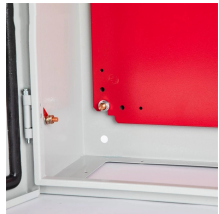

Site for Sore Eyes is home to Berkeley's largest selection of eyewear and contacts. Whether you are looking for discount frames, designer eyewear, specialty lenses, sports eyewear, sunglasses, or ...

An Optical Distribution Frame (ODF) is a distribution solution designed to organize and securely manage fiber optic cables. It structures fiber optic connections and network points, making it easier to add ...