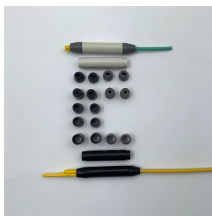

Find optometrists and ophthalmologists near you for eye exams, new glasses, and contact lenses. Search VSP's nationwide network of eye doctors.