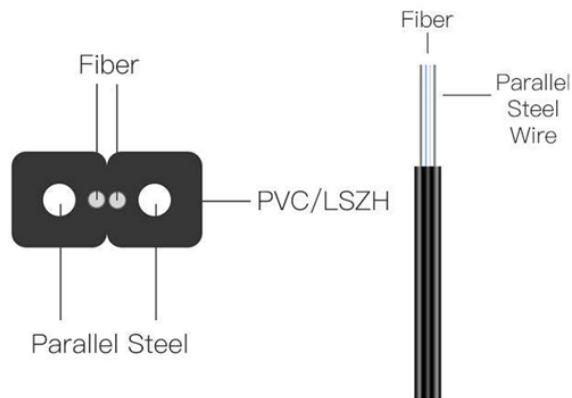

## One fiber optic gigabit switch

## One fiber optic gigabit switch

VERSITRON manufactures a wide range of fiber optic switches that provide links for your 10Base, 100Base, 1000Base Gigabit, and 10 Gigabit networks simultaneously. Various port sizes are ...

Search Newegg for fiber optic switch. Get fast shipping and top-rated customer service.

The LevelOne GTL-2882 KILBY is a high-performance 28-port Stackable L3 Lite Managed Gigabit Fiber Optic Switch designed for enterprise networks requiring powerful uplinks, enhanced fiber connectivity ...

Product description The new 8 ports 1G/10G desktop Ethernet switch provides seamless network connections, integrating Gigabit Ethernet and 10G Ethernet network via fiber.

Length:14.5mm  
Small-end inner diameter:2.0mm  
Large-end inner diameter:3.5mm  
Outer diameter:5.2mm