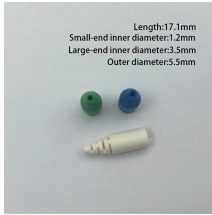

These laser diode sockets are ideal for OEM-type implementations and are compatible with our selection of Ø3.8 mm, Ø5.6 mm, Ø9 mm, and TO-5 laser diode packages. All of these sockets are ...

Note: 7pin socket has a lot of size specifications, accept customization (please send us dimensional drawings), thank you!

FSHH-7-07 7pin LD detection laser diode test socket ROSA/TOSA/BOSA socket in online-store aliexpress . Large selection of Computer Components & Office in United States, United ...

Accommodates most any TO package format with pin circle options of .079" (2.0 mm) or .100" (2.54 mm), including popular laser diode devices 3 and 4 lead options available