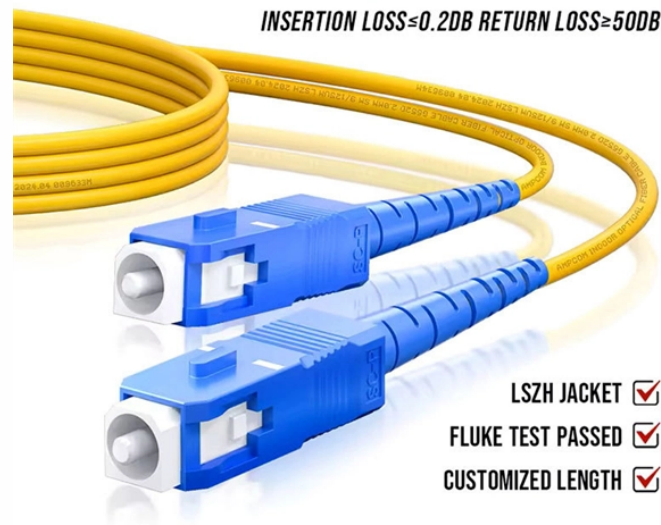

ONT Optical Network Terminal Energy-Saving Type Three-Year Warranty

Overview

PLANET GPN-100 is a GPON Optical Network Terminal (ONT) equipped with one GPON port and one Gigabit Ethernet RJ45 interface. As a leading telecommunications equipment manufacturer, Fiberhome produces a wide range of ONTs designed to convert optical signals transmitted over fiber cables into. The TAA compliant Tellabs FlexSym® Optical Network Terminal 205 (ONT205) offers 5-ports of Ethernet and multiple deep fiber mounting options. The Tellabs FlexSym ONT205 provides flexible and symmetrical extended Ethernet connectivity over a 10 gigabit passive optical network at multi-rate 1G, 2.5G. From residential to business to multi-dwelling units, our extensive portfolio of ONTs supports any deployment scenario with industry-leading voice, data and video capabilities. Our next generation of multigigabit XGS-PON optical network terminals (ONTs) is here and ready to support the most. smart choice for the new enterprise LAN. This evolutionary ONT can be integrated inside office furniture or mounted securely inside a wall. Its paintable and changeable faceplate sets a high standard for matching a wide range of interior office decors. Free shipping on many items | Browse your favorite brands | affordable prices.

ONT stands for Optical Network Terminal. It is the final endpoint device in a Fiber-to-the-Home (FTTH) network, translating light pulses from the fiber optic line into electrical Ethernet signals.

Optical network terminals provide a seamless bridge between fiber optic and Ethernet networks. Discover plug-and-play convenience and auto-negotiation features.