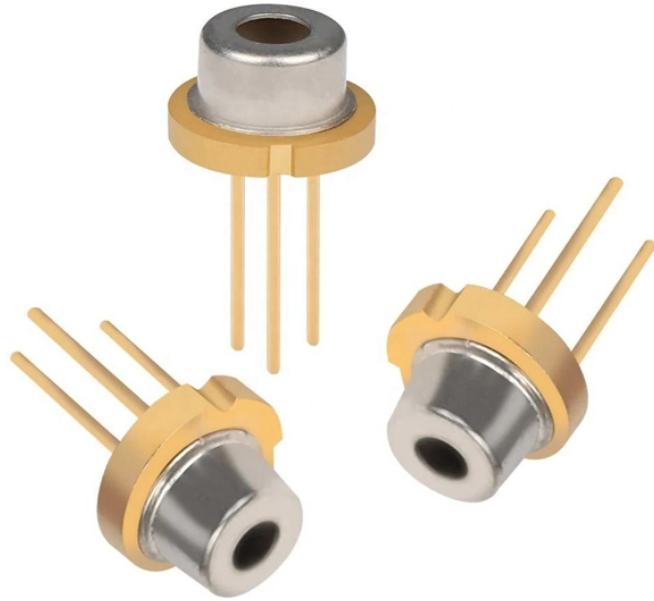

Norwegian Precision Power Supply Unit

Norwegian Precision Power Supply Unit

HMR130023 is a 1300V/23A, 10kW HMR series multi-range DC power supply that provides dependable performance for ATE applications requiring a wide output voltage and current in a compact 3U form ...

A precision power supply delivers ultra-stable, low-noise DC power for applications where accuracy is critical. Designed for high-resolution measurements and sensitive electronics, it ensures reliable, ...

The MPS Series Modular System DC Power Supplies provide up to four output channels and 1200 W in a compact 1U form factor. Select from eight different modules with various voltage and current ...

B& K Precision designs and manufactures reliable and cost-effective test and measurement equipment, used for a wide range of applications by engineers and techs.