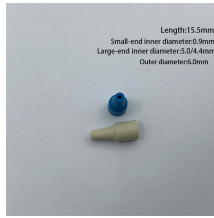

Norway cable tray support

Our cable management system is flexible and adaptable to the conditions and needs of each unique project. Regardless of the size of your project, we tailor a solution for you.