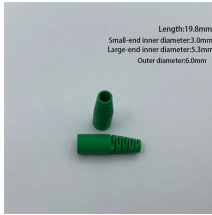

We deliver custom-made cable trays to meet the needs of your project, ensuring easy installation and reliable support for your cables.

Need help selecting the right cable ladder or -tray for your project? We offer a wide range of cable tray systems to support tubing, electrical cables and instrumentation.