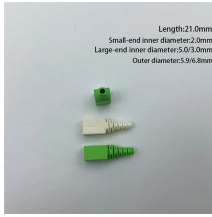

The aluminum cable tray is a lightweight, durable, and cost-effective solution used for organizing and safely carrying electrical and data cables. With easy installation and strong corrosion resistance, it is ...