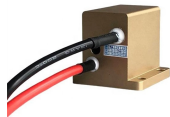

The CableSafe® Heavy Duty Cable Stand is the ideal product for keeping wires, cables and hoses off the floor, providing a wire rail system that ensures cable management rails are elevated for safety.