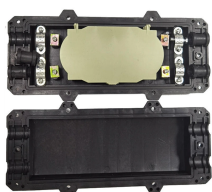

These cable tray fittings and accessories are essential for the seamless installation of an integrated cable management system, allowing for functions such as widening, heightening, connecting, and ...

The cable trays should be supported on M.S. wall bracket or hanger. Separate support should be provided for accessories like elbows, tees, cross joints etc. ...

These are having the size and finish matching to the Cable Trays and we also ...

Buy in bulk around \$1.3 cable tray elbows, available in galvanized and stainless steel. Ideal for industrial use and cable management, suitable for wholesalers and distributors.

Easy to install and customize, wire mesh trays, ladder trays, metal raceways and accessories in a wide range of materials create an effective routing system for any telecommunications, data or power ...