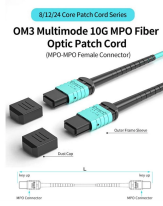

We have wire trays, data racks and all accessories you need to install your cables in an easy, fast and high qualitative way. Nordic Wire Tray becomes Nordic Wire Tray. New name, new look, same ...

New customer? Start here. Woot!

Contact Us

For more information, pricing, or custom solutions, please contact us:

Website: <https://www.indzawo.co.za>

Email: sales@indzawo.co.za

Phone: +27 71 296 8473

Address: 22 Quantum Street, Midrand, 1685, Gauteng, South Africa

This document is for informational purposes only. Specifications subject to change without notice.