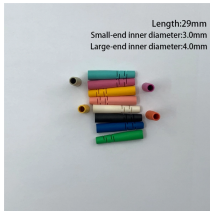

The Nordic Region consists of Denmark, Norway, Sweden, Finland, Iceland, the Faroe Islands, Greenland, and Åland. You can find useful information about the Nordic Region and each of its ...

Nordic was established in 1983, headquartered in Norway, and has about 1450 employees across the globe. Our award-winning Bluetooth LE solutions pioneered ultra-low power wireless, making us the ...

Nordic countries, group of countries in northern Europe consisting of Denmark, Finland, Iceland, Norway, and Sweden. The designation includes the Faroe Islands and Greenland, which are ...

Cabel trays, fittings, barrier strips, covers, accessories 5 Items Show 25 50 75 100 per page Sort By Cable Trays in various edge heights Edge Height 35 Edge Height 50 Edge Height 60 Edge Height 85 ...