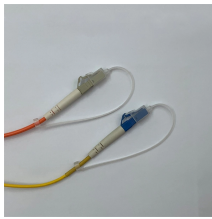

Nordic Lights specialises in lighting for heavy vehicles, focusing on powerful and durable work lights. With extensive experience, they claim to be one of the world's best manufacturers of lighting for ...