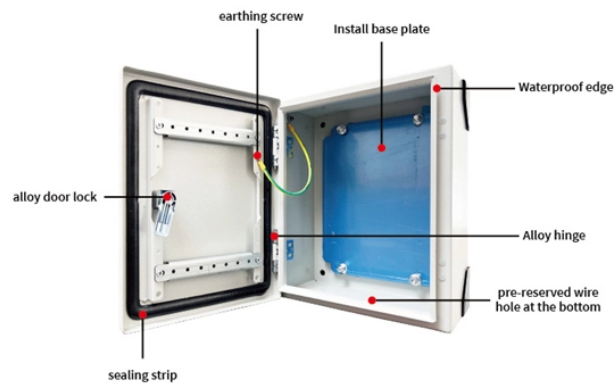

Indzawo Optic Connect

Non-direct-fusion terminal box

Non-direct-fusion terminal box

Safely conduct, connect and distribute energy in hazardous areas - with terminal boxes from R. STAHL. We offer bespoke, custom-made terminal boxes and terminal box combinations as well as standard ...

Midwest offers a full line of terminal boxes for 240 volt single phase and three phase, and three phase 600 volt ratings to meet your application requirements.

nVent HOFFMAN provides reliable solutions that are consistently in-stock to help protect electronic or terminal wire connections. Lead Time - View accurate lead times to plan your delivery expectations. ...

For IIC or IIB hazardous areas, three series of flameproof terminal boxes allow safe installation of distribution networks, especially in very harsh ambient conditions.

A large variety of small enclosures: polycarbonate enclosure PK, aluminum enclosure GA, small enclosure KX, carbon steel in the terminal box versions with and without a flange, e-boxes, ...

Eaton's Crouse-Hinds CEAG GHG7 junction and terminal boxes provide reliable solutions for Ex-e and Ex-i hazardous area applications. Designed for measuring and control, they serve as a secure link ...