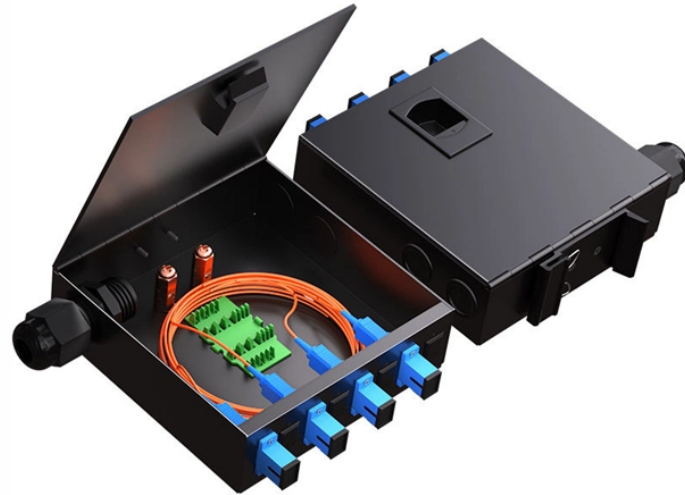

Nicaragua Stock Fiber Optic Distribution Cabinet 12 Cores

Nicaragua Stock Fiber Optic Distribution Cabinet 12 Cores

With a maximum capacity of 12 cores and the ability to accommodate 3 pieces of 8-13mm cables, it provides ample space for your connectivity needs. What sets it apart is the innovative design that ...

Fiber Optic Distribution Box, 12 Port Wall Mount Enclosure with 12 SC APC Adapters, Singlemode, FTTH, IP65 Waterproof Outdoor/Indoor Use - 9.45" x 8.66" x 2.56"

Designed for the outside plant environment, these fiber hub cabinets provide a single distribution point to deploy FTTH in urban or dense neighborhoods. Providing distribution scalability from 12 to 864 ports, ...

The 12 cores plastic fiber optic distribution box provides a protected connection point for the feeder cable and drop cable in FTTH and FTTx networks. It integrates optical fibre splicing, splitting, distribution, ...

Buy high quality 12 core FC12 Type Fiber Terminal Box As distribution box for cable management from china fiber termination box supplier with free shipping to worldwide and competitve price.

An Optical Distribution Frame (ODF) 12C 1U is a compact, rack-mounted unit designed for organizing and managing fiber optic connections in a network. The "12C" signifies a 12-count configuration, ...