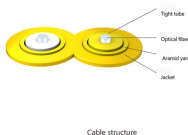

New cable trays and pipes

New cable trays and pipes

Shop Our Inventory Of Cable Tray And Fittings Online. Graybar Is Your Trusted Distributor For Conduit, Raceway And Cable Support.

Cable trays and baskets are designed to help support and route cable bundles in an organized manner along ceilings or walls. Shop for cable tray systems now.

Streamline cable management with our cable trays and fittings. Browse our selection for reliable, durable options tailored to your project requirements.

At SWPC Fluid Solutions, we supply cable tray systems and tube/pipe clamps for virtually any commercial or industrial application. With unmatched quality and service, our inventory includes an ...

For ease of installation and accessibility, lay cable and hose in trays instead of pulling it through conduit or raceway. These tray systems allow excellent ventilation and prevent sagging while routing.

Discover the 2026 cost breakdown for cable trays compared to conduit and wire mesh. Compare material prices, labor savings, and performance to find your best value.

Cable Tray and Cord Reels Precision engineered. Constructed from high-quality welded steel wire, Cablofil® Wire Mesh Cable Tray is the result of decades of research and over 94,000 miles of ...