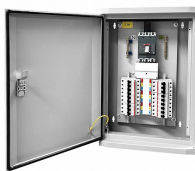

Stern Cable Trays offer strong, easy-to-install cable management for electrical & data cabling. Durable steel trays for commercial & industrial projects. Buy online now from Equip Supply New Zealand.

Shop a wide range of cable trays and cable baskets at RS NZ. Explore stainless steel, mesh, rolled edge options and more for your cable management needs.

These are cable management systems composed of trays, mounting support systems, direction changing parts, connection parts and fittings with the purpose of carrying and fixing cables safely in ...

Contact Us