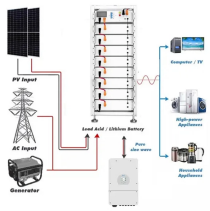

This Wall Mount Bracket is ideal for situations when you want to mount a single piece of equipment, but don't want use an entire relay rack. This bracket mounts to a wall using standard 16" spaced studs or ...

Push your network to the max with high performance CAT6 Patch Panels 24 port, 1U from Cables N More Rack Mount!