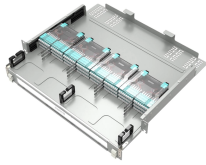

## Network Rack K3

Store your server or networking equipment in these server racks and cabinets in free-standing and wall-mount options and open and closed designs.

Streamline your network setup with versatile wall-mounted racks. Explore lockable, well-ventilated designs that support standard 19-inch rack equipment.