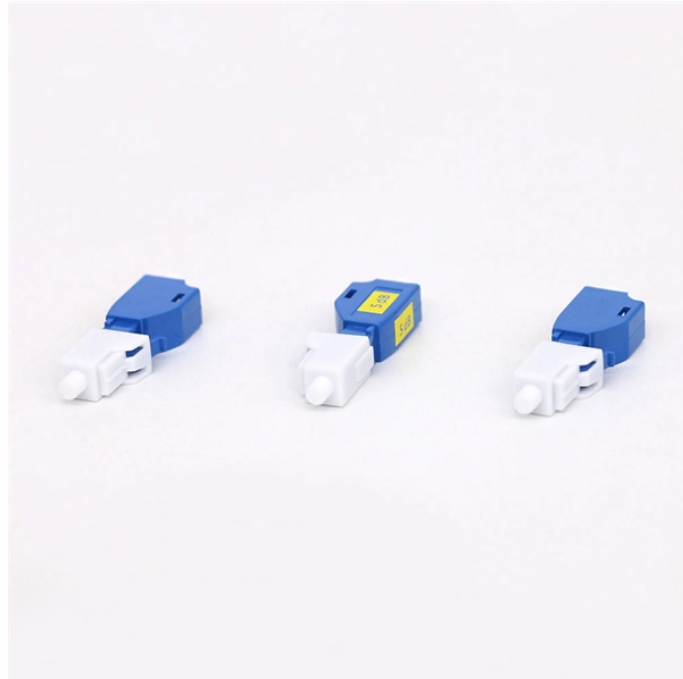

Network Fiber Optic Switch SFP Module

Network Fiber Optic Switch SFP Module

SFP module, short for small form factor pluggable, is a standardized interface module used in switches, routers, firewalls, server NICs, and other network devices to support different ...

An SFP switch uses Small Form-Factor Pluggable (SFP) modules to form a network switch for high-speed connectivity between devices. These interchangeable modules support various ...

The SFP network switches on this page are intended for use with large fiber optic networks with limited Ethernet connectivity. If you are looking for SFP switches that are ideal for “blended” networks of ...

Read the definitive 2026 guide on SFP modules. We explain Single Mode vs Multimode, DDM diagnostics, and how to choose the right transceiver for Cisco, Juniper, and more.

An SFP (Small Form-factor Pluggable) is a compact, hot-pluggable transceiver module that allows networking equipment — including switches, routers, servers, and media converters — to ...

An SFP module is a small, pluggable optical transceiver that fits into the SFP port of a networking switch or other device. Sometimes, it is known as the mini-GBIC (gigabit interface ...

Contact Us

For more information, pricing, or custom solutions, please contact us: