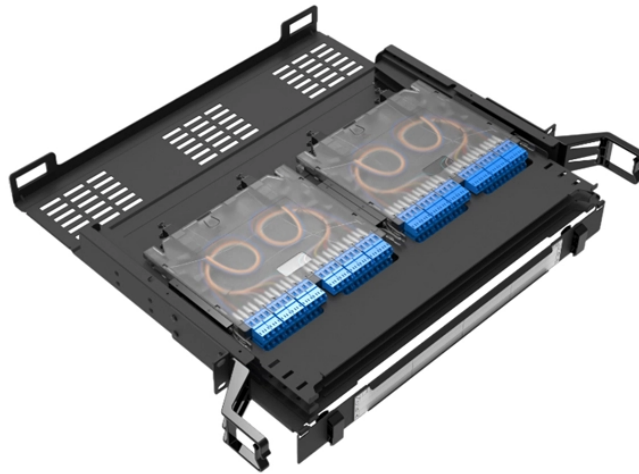

# **Namibian manufacturer s ODF patch panel 6-core**

## Namibian manufacturer s ODF patch panel 6-core

Achieve successful cable management, handle high amounts of fiber cable and add density to fiber frames with the new DCX Optical Distribution Frame (ODF) System which features innovations like ...

Our patch panel offers high-density fiber connectivity in a compact 4RU enclosure, perfect for space-constrained environments. Seamlessly integrate with our FlexCore™ ODF 600mm frames.

The optical distribution patch panel ORSM 6 and is designed for the placement of 36/72 optical connectors indoors in the central office. The concept of the distribution box enables to terminate and ...