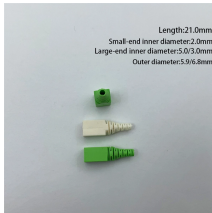

Learn differences between fiber patch panels and ODF. Covers topology placement, splicing, MPO/MTP, OS2/OM4, density, best practices, and FAQ for networks.