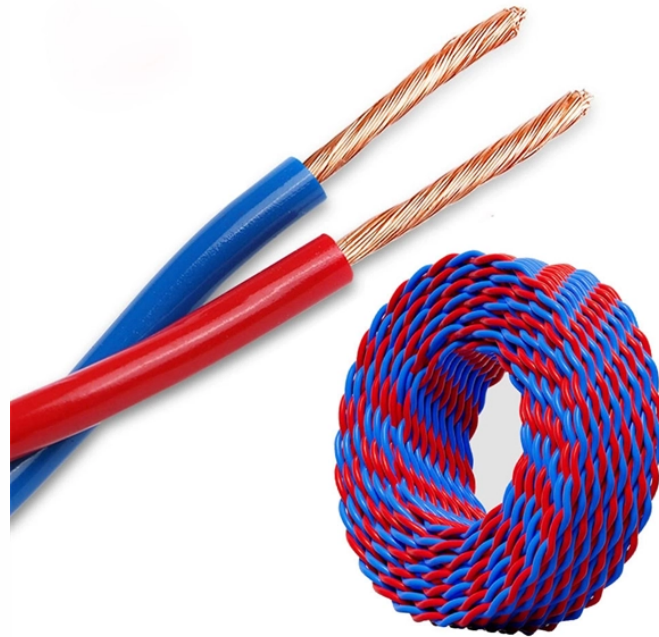

# **Namibia Fiber Distribution Box 8 Cores**

## Namibia Fiber Distribution Box 8 Cores

It facilitates fiber splicing, splitting, and distribution while offering robust protection and efficient management for network infrastructure. Suitable for pole or wall mounting, this distribution box ...

The fibre optic distribution box can be fused up to 8 cores and is equipped with a large internal fusion splice box with complete mounting accessories for easy installation of the fibre optic distribution box ...

The 8 port Fiber Distribution Box is sturdy in structure, lightweight in size, and ...

8 Core Fiber Optic Distribution Box. Dawnergy's fiber optic distribution boxes are widely used as a termination point for the feeder cable to connect with the drop cable in the FTTx communication ...