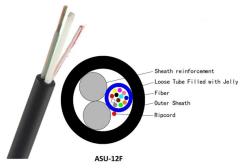

NZDS optical cable

NZDS optical cable

Draka's TeraLight™ Non-Zero Dispersion Shifted Fiber (NZDSF) has set the standard for high bit-rate, multi-wavelength transmission.

ITU Sectors Newsroom

Corning® LEAF® optical fiber is the world's most widely deployed non-zero dispersion-shifted fiber (NZDSF). Typically deployed in non-coherent long-haul and metro networks, LEAF fiber combines ...

Non-zero dispersion-shifted fiber (NZDSF), specified in ITU-T G.655, is a type of single-mode optical fiber which was designed to overcome the problems of dispersion-shifted fiber.

The COMX G655 Singlemode Bare Fiber Cable is a Non-Zero Dispersion Shifted (NZDS) optical fiber, meticulously engineered for high data-rate and multi-wavelength long-haul transmission networks.

Description This Specification covers an uncoloured Non Zero Dispersion Shifted Single Mode fibre used to carry high bit rate optical signals including DWDM signals. Optical fibres are made of synthesized ...

Dispersion shifted fiber (DSF) was used for the first optically repeated systems. Quickly non-zero dispersion shifted fiber (NZDSF) was selected to allow WDM transmission.

Contact Us

For more information, pricing, or custom solutions, please contact us: