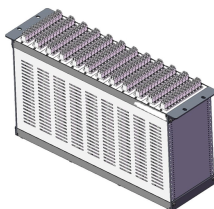

Multiple DC welding machine power distribution boxes

Multiple DC welding machine power distribution boxes

Walther's Portable Power Distribution Units (PDU) safely centralize and distribute power from temporary power poles or job-site generator. Fitted with multiple outputs, Overcurrent Protection included.

Stackable portable power distribution solution You can stack up to 10 PDU's requiring less storage space and making it easier to transport. The enclosure is UL 50 and made of heavy duty, robust rubber.

Designed to handle heavy loads, these boxes are essential for powering large equipment and multiple devices simultaneously. With various configurations available, you can customize the Splitter Box to ...

Porta-Safe® temporary power centers are portable electrical distribution centers that step-down plant site power from 600/480 VAC to usable 240/208/120 VAC providing power for welding, power tools ...