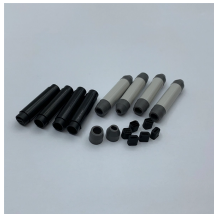

Porta-Safe® temporary power centers are portable electrical distribution centers that step-down plant site power from 600/480 VAC to usable 240/208/120 VAC providing power for welding, power tools ...