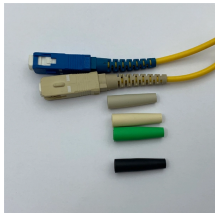

The Smart Arc Welding Machine Distribution Box ensures the efficient and reliable distribution of power to multiple welding machines, ensuring that each machine gets the right amount of power for optimal ...