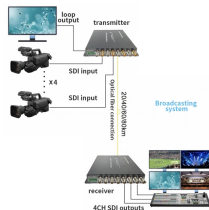

Mtbf distribution box

Mean time between failures (MTBF) is the predicted elapsed time between inherent failures of a mechanical or electronic system during normal system operation. MTBF can be calculated as the ...

What is MTBF for 898D-P58DT-B5 Distribution Box?
MTBF for 898D-P58DT-B5 Distribution Box is 7342400 hours.

We are frequently asked to provide MTBF, MTTF or FIT data for our connectors. It is a reasonable request. Many system-level reliability models require those inputs, and procurement ...