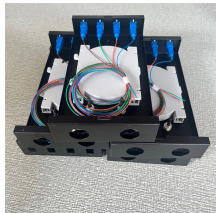

We are a Stainless Steel supplier in the Mozambique, providing a variety of Stainless Steel, if you are interested in the wholesale price of Stainless Steel in the Mozambique, please contact us.