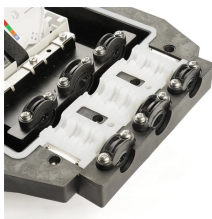

Instantly convert Eastern Standard Time (EST) to India Standard Time (IST). The time difference is 10.5 hours. Interactive converter with 24-hour reference table.

MMI Steel Mills Limited is currently the major regional diversified steel producer in Eastern, Central and Southern Africa. We are one of the few key players in steel manufacturing that are fully integrated - ...

We offer a wide range of ERW stainless steel pipes and tubes in Mozambique, along with highly resilient duplex and super duplex UNS pipes, specifically catering to the infrastructure demands.