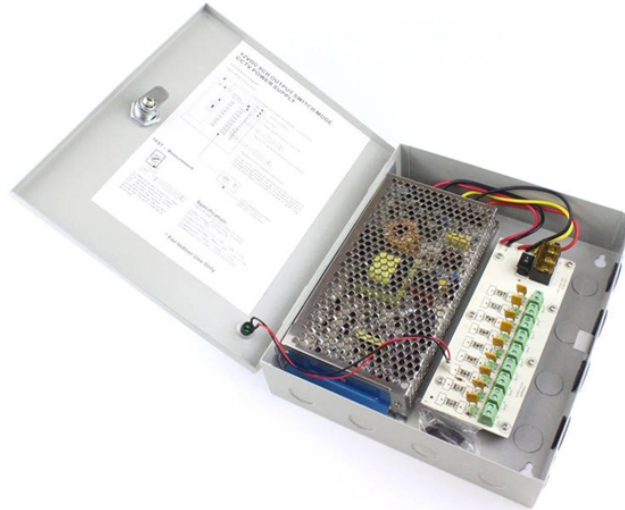

Mini-module data center system quotation

Overview

Whether you need a small-scale on-premise data center or a modular solution for rapid deployment, our expert construction and engineering services ensure reliable performance and long-term success. Prefabricated modules prioritize seamless integration, curtailing onsite labor demands and logistical. Accelerate AI data center deployment with a prefabricated modular pod—factory-built with power and cooling for scalable, high-density IT infrastructure. Eaton's modular data center solutions are custom engineered to site-specific infrastructure requirements including power distribution, IT. Discover the top 10 companies driving the future of modular data centres with innovative, scalable and sustainable infrastructure solutions As computing demands surge, modular data centres are redefining how infrastructure is built, scaled and operated. These Micro Data Centers are.