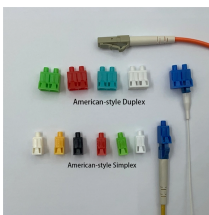

The insulated, encapsulated housings for the meter distribution box are easy to install. With the meter distribution in a multiple box construction type in accordance with DIN EN 61439-2/-3, installers have ...