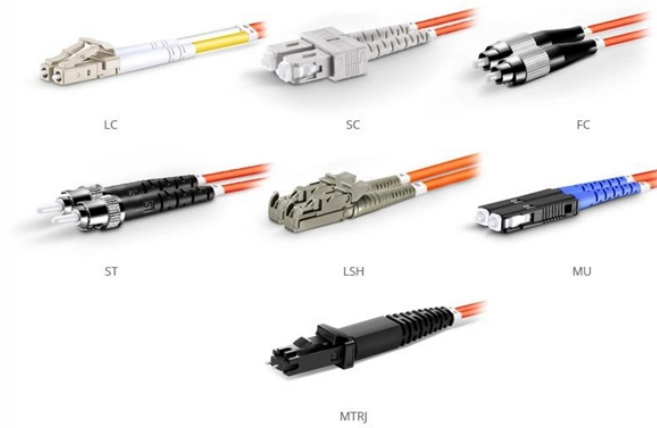

Mesh Cable Tray Cable Flow Meter

OM1 Fiber Patch Cable Family

Mesh Cable Tray Cable Flow Meter

What Is a Mesh WiFi Network? A mesh WiFi network is a system of multiple interconnected devices, or “nodes,” that work together to provide consistent and high-speed WiFi ...

These cable trays are lined with wire mesh to route and support small diameter cable, such as data communication cable. The mesh allows air to flow through the tray to keep cable ventilated and cool, ...

od ventilation. They can be used universally. The mesh cable trays are suitable for the installation of power cable, and cables in various areas of application. The grid widths allow cables to b. easily fed ...

Hubbell's NEXTFRAME® Ladder Tray is the effective and widely used cable runway that supports and delivers bundles of cable between cabinets, racks, and closets, along walls, and suspended from ...

OBO Bettermann's mesh cable tray systems are the ideal basis for quick, safe and economical cable routing in all areas of professional electrical installations.